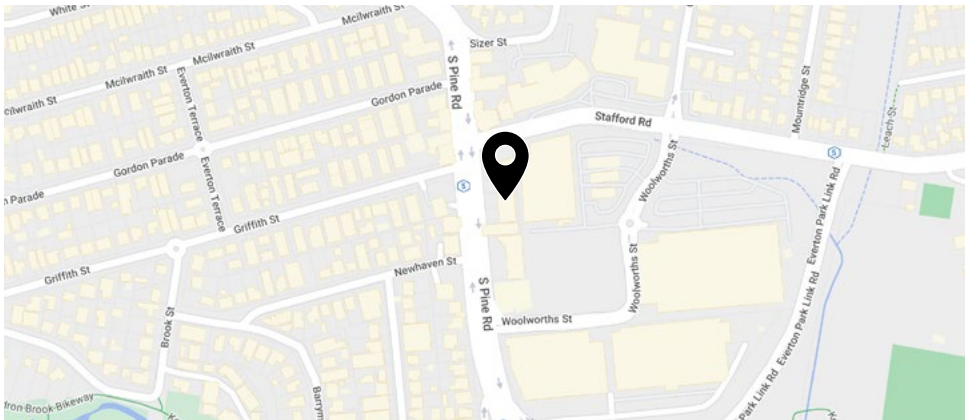

BRISBANE FACE & JAW SURGERY LOCATIONS

QUEEN STREET SPECIALISTS

Suite 2A, Level 6 / 141 Queen Street, Brisbane QLD 4000

We look forward to welcoming you to Queen Street Specialists.

The best way to access cheap parking is to pre-book online for Uptown, Wintergarden or directly below us at 140 Elizabeth street. You will find our rooms on level 6 in the Q+A health hub found directly above Vodafone and across from 'Jimmy's on the mall' on the Queen Street mall.

EVERTON PARK

Level 1, 471-487 South Pine Road, Everton Park, QLD 4053

If you are coming to see us at Everton Park, there is complimentary parking in front of the rooms.

Phone **07 3308 9312** • Fax **07 3102 9206**