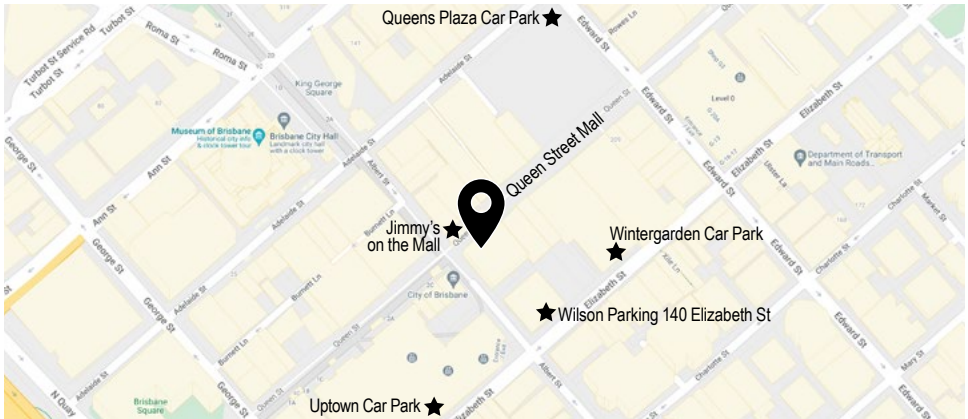

BRISBANE FACE & JAW SURGERY LOCATIONS

QUEEN STREET SPECIALISTS

Suite 2A, Level 6 / 141 Queen Street, Brisbane QLD 4000

We look forward to welcoming you to Queen Street Specialists.

The best way to access cheap parking is to pre-book online for Uptown, Wintergarden or directly below us at 140 Elizabeth street. You will find our rooms on level 6 in the Q+A health hub found directly above Vodafone and across from 'Jimmy's on the mall' on the Queen Street mall.